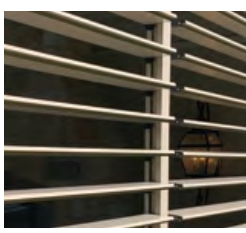

EXC SYSTEME

SOLUTIONS FOR YOUR OUTDOOR LIVING SPACE

LUMINA SHUTTERS

ALUMINUM LOUVERS WITH ADJUSTABLE BLADES

- 100% aluminum structure and blades
- Extruded and manually adjustable blades
- Protection against sun, weather and prying eyes
- Adjustment of the brightness of the light
- Control of ventilation and space ventilation
- Waterproofing against rain
- Modular concept allowing multiple configurations
- Maximum size of a module, 1.8 metre wide by 3 metres high (6' x 10')
- Integration with the AZUR bioclimatic pergola or your existing structure
- Sleek and modern design

Existing structure

Lumina shutters

Pergola

Open shutters

Closed shutters

SYSTEM OPERATION

Manually adjustable shutter
Orientation using a handle

Easy to use with five settings between 0° and 90° to adjust the blades.

YOUR CHOICE OF COLOURS

Customized colours according to your project and possibility to combine different colours for structure and blades available with a choice of wood effect: Pecan (SY7) and Hazelnut (SY13)