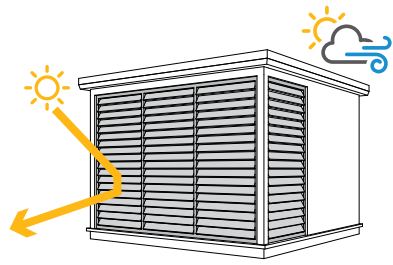

EXC SYSTEME

SOLUTIONS FOR YOUR OUTDOOR LIVING SPACE

LUMINA SHUTTERS

ALUMINUM LOUVERS WITH ADJUSTABLE BLADES

- 100% aluminum structure and blades
- Extruded and manually adjustable blades
- Protection against sun, weather and prying eyes
- Adjustment of the brightness of the light
- Control of ventilation and space ventilation
- Waterproofing against rain
- Modular concept allowing multiple configurations
- Maximum size of a module, 1.8 metre wide by 3 metres high (6' x 10')
- Integration with the AZUR bioclimatic pergola or your existing structure
- Sleek and modern design

Existing structure

Lumina shutters

Pergola

Open shutters

Closed shutters

SYSTEM OPERATION

Manually adjustable shutter
Orientation using a handle

Easy to use with five settings between 0° and 90° to adjust the blades.