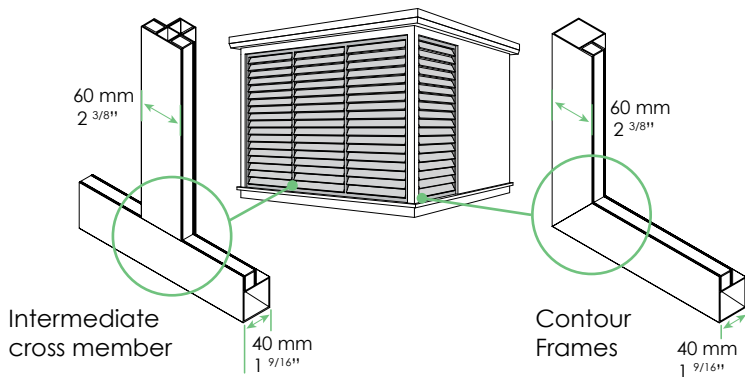

Existing structure

Lumina shutters

Pergola

Open shutters

Closed shutters

SYSTEM OPERATION

Manually adjustable shutter
Orientation using a handle

Easy to use with five settings between 0° and 90° to adjust the blades.

1-colour finish

2-colour finish

Wood finish

SPECIFICATIONS

Maximum width of a module:
1.8 metre (6 feet) without vertical crossbar
Blade spacing: variable 71 - 78 mm (2 13/16\" - 3 1/8\")
System weight: 10.5 kg/m² (23 lbs)