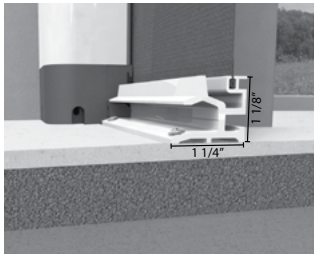

INSTALLATION OF THE BOTTOM RAIL

SURFACE INSTALLATION

1 1/8" Height / 1 1/4" Width