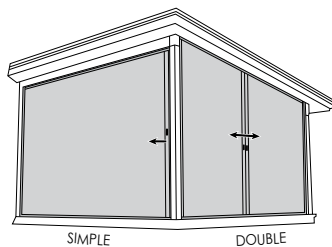

## INSTALLATION OF THE BOTTOM RAIL

### SURFACE INSTALLATION

1 1/8" Height / 1 1/4" Width

### BUILT-IN INSTALLATION

1 1/4" Height / 1 1/2" Width

## OPENING SIZE

CAISSON	VISTAVIEW - SIMPLE		VISTAVIEW - DOUBLE	
	MAX WIDTH	MAX HEIGHT	MAX WIDTH	MAX HEIGHT
80 mm / 3 1/4"	14'	11'	28'	11'
70 mm / 2 3/4"	8'	10'	16'	10'
60 mm / 2 1/2"	6'	10'	12'	10'