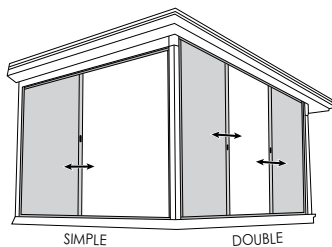

## INSTALLATION OF THE BOTTOM RAIL

### SURFACE INSTALLATION

1 1/8" Height / 1 1/4" Width

### BUILT-IN INSTALLATION

1 1/4" Height / 1 1/2" Width

## OPENING SIZE

CAISSON	VISTAVIEW - SIMPLE		VISTAVIEW - DOUBLE	
	MAX WIDTH	MAX HEIGHT	MAX WIDTH	MAX HEIGHT
80 mm / 3 1/4"	14'	11'	28'	11'
70 mm / 2 3/4"	8'	10'	16'	10'
60 mm / 2 1/2"	6'	10'	12'	10'