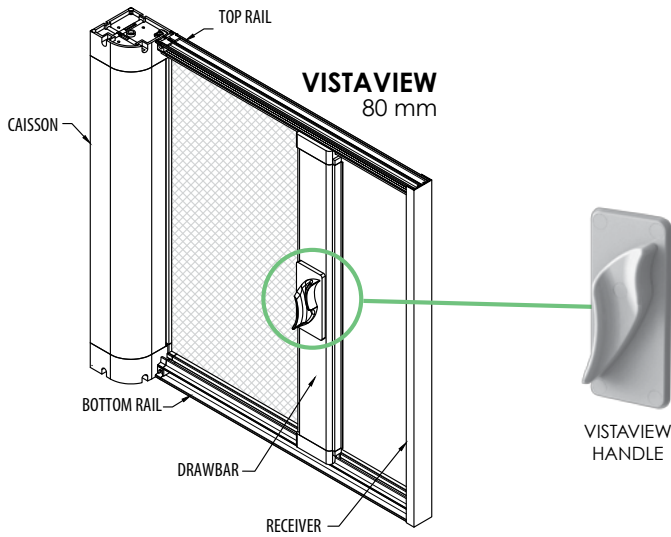

## VISTAVIEW

### LARGE OPENING RETRACTABLE SCREEN DOORS

- Manual retractable screen system that can be rolled out to cover large areas and provide protection against insects
- Easy to use system which allows you to easily go back and forth between your outdoor spaces
- Opening can be adjusted effortlessly and can be placed where you want it using a handle equipped with a self-locking brake system
- Tailor-made production
- Sleek and modern design
- Different configurations and layouts available and can cover up to 8.5 meters wide by 3.4 meters high (40 feet x 11 feet)
- Allows to cover enclosed outdoor areas, bioclimatic pergolas and bi-fold door openings
- Different configurations and layouts to match your existing structure or construction

# SYSTEM OPERATION

The fabric systems are inserted into horizontal slides using a zipper mechanism that provides a lateral seal against insects. The system stops at the desired location using a self-locking brake mechanism integrated into the handle.

## OPENING SIZE

CAISSON	VISTAVIEW - SIMPLE		VISTAVIEW - DOUBLE	
	MAX WIDTH	MAX HEIGHT	MAX WIDTH	MAX HEIGHT
80 mm / 3 1/4"	14'	11'	28'	11'
70 mm / 2 3/4"	8'	10'	16'	10'
60 mm / 2 1/2"	6'	10'	12'	10'