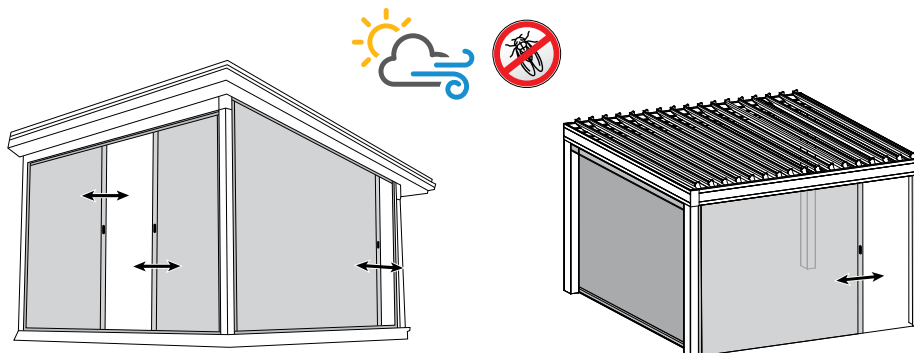

### LARGE OPENING RETRACTABLE SCREEN DOORS

- Manual retractable screen system that can be rolled out to cover large areas and provide protection against insects
- Easy to use system which allows you to easily go back and forth between your outdoor spaces
- Opening can be adjusted effortlessly and can be placed where you want it using a handle equipped with a self-locking brake system
- Tailor-made production
- Sleek and modern design
- Different configurations and layouts available and can cover up to 8.5 meters wide by 3.4 meters high (40 feet x 11 feet)
- Allows to cover enclosed outdoor areas, bioclimatic pergolas and bi-fold door openings
- Different configurations and layouts to match your existing structure or construction

# SYSTEM OPERATION

The fabric systems are inserted into horizontal slides using a zipper mechanism that provides a lateral seal against insects. The system stops at the desired location using a self-locking brake mechanism integrated into the handle.

## OPENING SIZE

CAISSON	VISTAVIEW - SIMPLE		VISTAVIEW - DOUBLE	
	MAX WIDTH	MAX HEIGHT	MAX WIDTH	MAX HEIGHT
80 mm / 3 1/4"	14'	11'	28'	11'
70 mm / 2 3/4"	8'	10'	16'	10'
60 mm / 2 1/2"	6'	10'	12'	10'